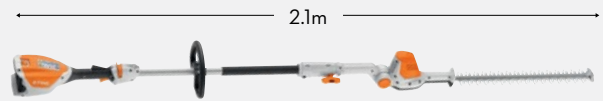

Achieving more in your garden just got a little bit easier. Offering 20 tools* and growing, users are impressed by the power and stamina of this flexible range. With battery power by STIHL, you'll be ready for any challenge.

HLA 56 LONG-REACH HEDGE TRIMMER

AK 20

36V • 45CM/18" • 3.8KG®

Trims up to 380m² on one charge. Adjustable blade angle for cutting taller hedges and shrubs.

POWER PRICING SKIN ONLY
\$319

Optional: 0.5M EXTENSION SHAFT **\$75**