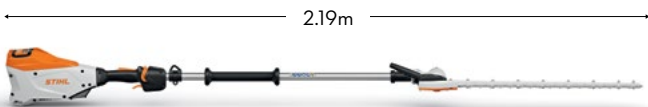

AP 300

SKIN ONLY
\$699

NEW MSA 220 TC-O BATTERY CHAINSAW

36V • 30CM/12" • 2.7KG#

STIHL's most powerful battery top-handle saw. Oil sensor on an LED display. Easy-to-clean air filter for long service life and optimum engine cooling.

AP 300 S

SKIN ONLY
\$1,029

HLA 135 K LONG-REACH HEDGE TRIMMER

36V • 50CM/24" • 5.2KG#

The most powerful battery long-reach hedge trimmer in the STIHL range. 34mm tooth spacing. 145° cutter bar adjustment. Control handle with LED display.